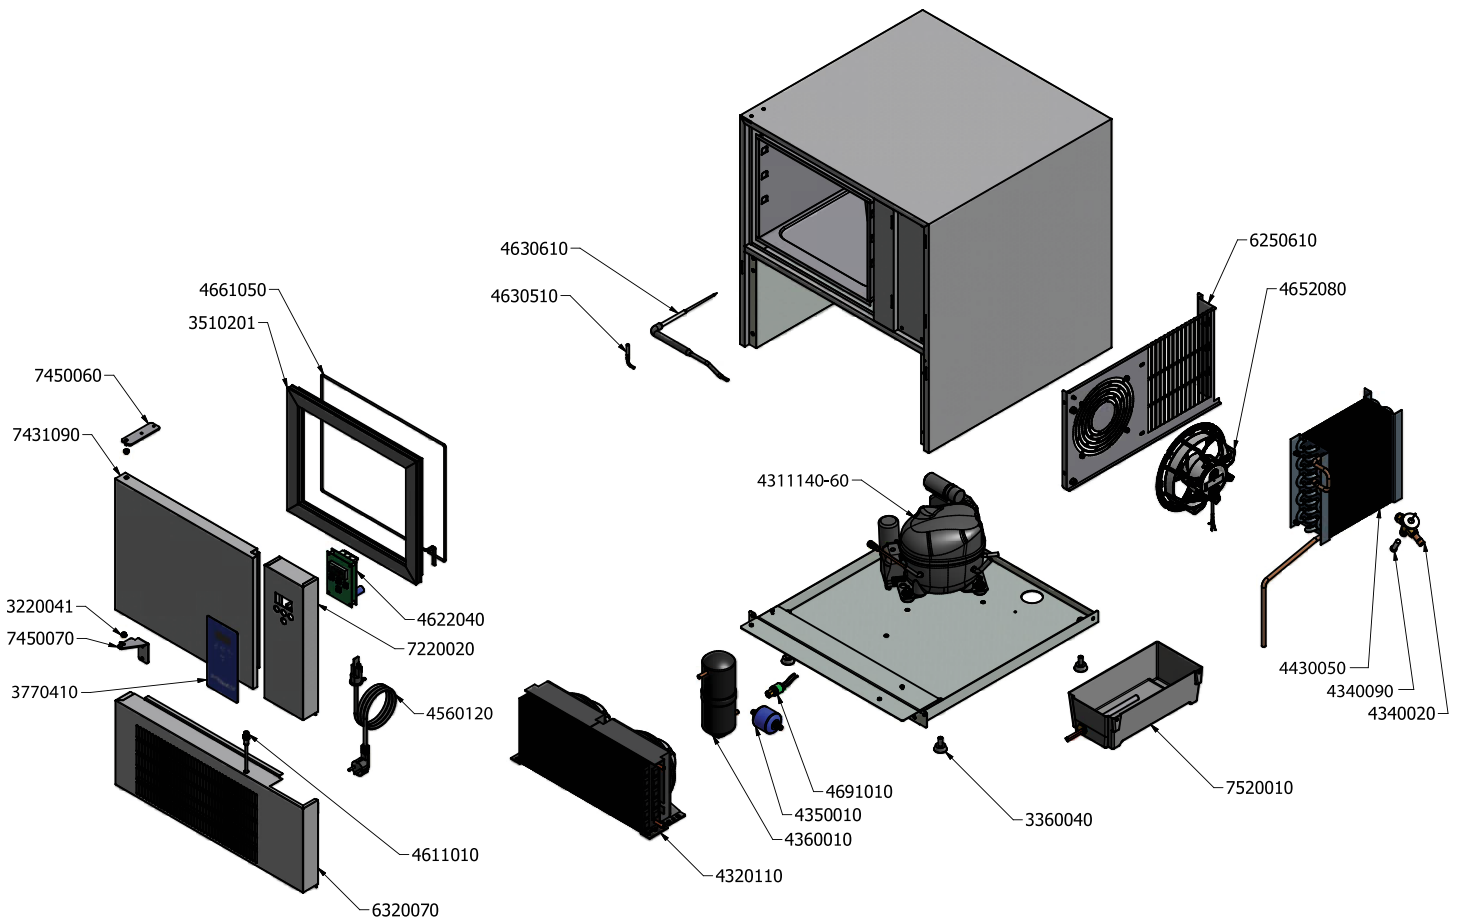

Parts Breakdown

Model BC-IT-0103 41899

Parts Breakdown

Model BC-IT-0103 41899

Item No.	Description	Position	Item No.	Description	Position	Item No.	Description	Position
42066	Door Bush D9 H=1,5 for 41899	3220041	42105	Liquid Receiver 0.8 LT for 41899	4360010	42115	Pressure Switch 28BAR for 41899	4691010
42067	Feet H=20 D=45 M10 Black for 41899	3360040	42072	Evaporator AB-03 for 41899	4430050	42085	Evaporator Conveyor AB-03 for 41899	6250610
42068	Door Magnet Gasket AB-03 D7 for 41899	3510201	42106	Cable AVG SJT L=3500 UL Terminal Board PA84 for 41899	4560120	42086	Inferior Panel AB-03 for 41899	6320070
42097	Adhesive Control Panel AB-03 for 41899	3770410	42107	Door Switch N.O. L=130 for 41899	4611010	42087	Stainless Steel Panel for Adhesive Mask AB-03 for 41899	7220020
42070	Compressor Copeland Hermetic AFE17C4E-IAV-901 R404A 208-230/60Hz for 41899	4311140-60	42108	Card EVC80S11P7CLT00 AB 2RELE for 41899	4622040	42088	Foamed Door AB-G1-03 SX for 41899	7431090
42071	Air Condenser STVF157 for 41899	4320110	42109	Chamber Probe PTC L=2500 Green for 41899	4630510	42089	Superior Flat Door Hinge AB-03 for 41899	7450060
42073	Valve TS2 40+10 R404A for 41899	4340020	42110	Core Probe PTC 1000 L=3000 Gray for 41899	4630610	42090	Inferior Door Hinge AB-03 for 41899	7450070
42074	Conic Orifice 00 for 41899	4340090	42082	Fan W1G172-EC91-01 for 41899	4652080	42120	Evaporation Water Tank 190W L=1500 for 41899	7520010
42103	Filter 50x6mm for 41899	4350010	42083	Frame Heating Element AB-03 15W/M for 41899	4661050			